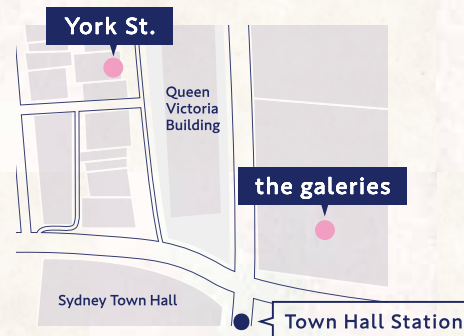

Opening Hours

Weekdays	11:00am-8:00pm
Weekend	10:00am-6:00pm

Chinese Menu

www.raffinetokyo.com

Raffine TOKYO
Japanese Relaxation Space