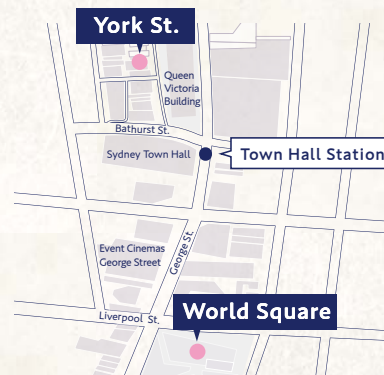

About Raffine

Creating overall feeling of well-being

Raffine is a relaxation industry
with over 500 stores in Japan.

The store provides atmosphere that is a blend of
cultural and modern Japan with a Japanese masseuse
that will provide elegant service.

Please enjoy the luxury of releasing stress
from your heart and soul.

GIFT VOUCHER Special Gift to a Special One.

$50

Bulk purchase 10 Gift Vouchers
and receive one voucher for free.

RaffineTOKYO York St.

Shop 2, 127 York Street, Sydney NSW 2000
TEL 02 8040 1280

Opening Hours

Weekdays	1:00pm-8:00pm
Weekends	10:00am-6:00pm

RaffineTOKYO World Square

Shop 9.39, World Square Shopping Centre,
644 George Street, Sydney NSW 2000
TEL 0478 015 887

Opening Hours

Mon-Wed, Fri	10:00am-8:00pm	Sat	10:00am-7:00pm
Thu	10:00am-9:00pm	Sun	11:00am-5:00pm